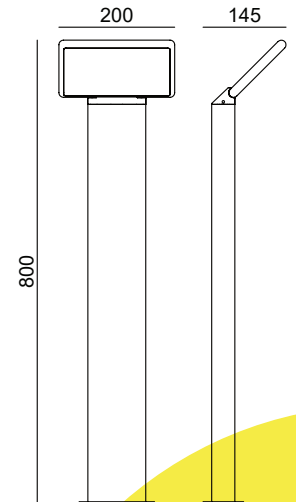

OUTDOOR LIGHT LAWN BOLLARD

TECHNICAL SHEET
KL-B321

KEYLIGHT

SPAIN
PRODUCTOS DE ILUMINACION

FEATURES

- 220-240V
- CE ROHS Certified
- Aluminum die-casting body
- Glass Diffuser
- 3-years warranty

SPECIFICATIONS

Product Code	KL-B321
Power	20W
Input	220-240V
Luminous flux	850 lm
Color Temperature	2700k-6500k
Beam Angle	120°
Power factor	≥0.92
CRI	80
Finishing Colors	White/Silver Grey/Dark Grey/Black
LED Type	SMD
IP Rating	IP65 Class 1
Size	800mm*200mm*145mm
Warranty	3 years